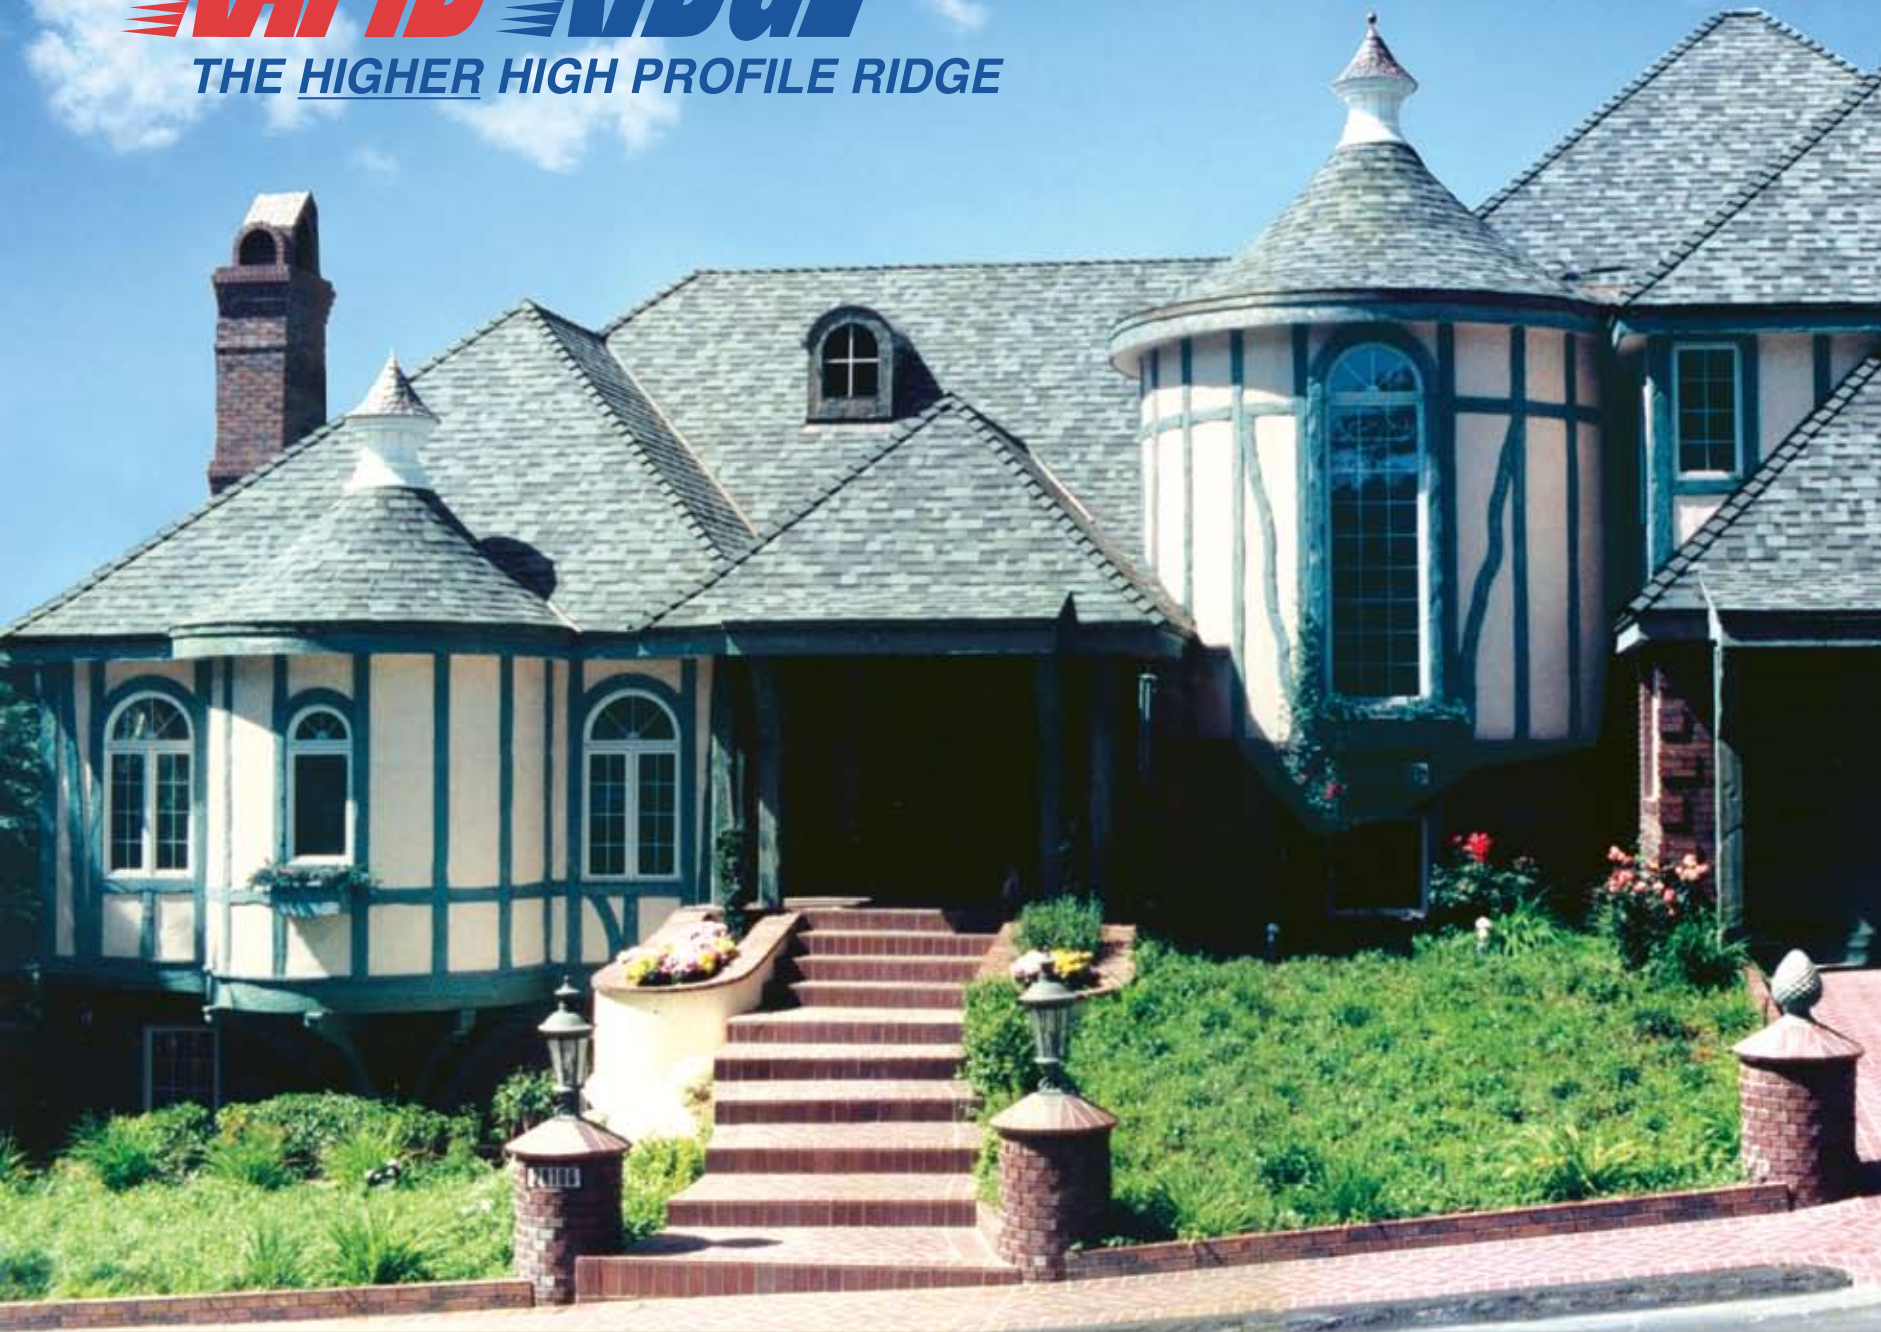

RAPID RIDGE PLUS®

THE HIGHER HIGH PROFILE RIDGE

SBS MODIFIED

HIPS, RIDGES AND RAKES ARE DRAMATICALLY ENHANCED.

EXCEPTIONAL ON RAKES

- | | | | | | | |
|-----------------|--------------------|------------------|---------------------|--------------------|--------------------|--------------------------|
| 1. AGED REDWOOD | 6. BIRCHWOOD | 11. CEDAR TONE | 16. DUAL GRAY | 21. NATURAL WOOD | 26. SHADOW GRAY | 31. STORM GRAY |
| 2. AMBER | 7. BLACK OAK | 12. CHARCOL GRAY | 17. EARTHTONE CEDAR | 22. OAKWOOD | 27. SHAKEWOOD | 32. SUNRISE CEDAR |
| 3. AUTUMN BLEND | 8. BLACK SHADOW | 13. DESERT TAN | 18. ESTATE GRAY | 23. PAINTED DESERT | 28. SILVERWOOD | 33. SUNRISE RED |
| 4. AUTUMN MAPLE | 9. BURNTWOOD | 14. DRIFTWOOD | 19. HARBOR BLUE | 24. PEWTER | 29. SLATE GRAY | 34. WEATHERED WOOD |
| 5. BARKWOOD | 10. CAMBRIDGE GRAY | 15. DUAL BROWN | 20. MISSION BROWN | 25. QUARRY GRAY | 30. SPECKLED GREEN | 35/36. TERRA COTTA/WHITE |